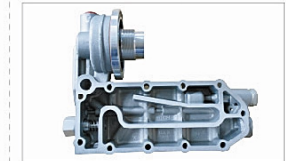

Other Parts

MWM Intercooler

Perkins Turbocharger

Mitsubishi Oil Pump

Water Pump

DCEC Cummins Turbocharger

DCEC Cummins Oil Pump

Belt Tensioner

Electromagnetic Solenoid

Gasket Kit

TOHO Governor Actuator

Water Pump

Thermostat

Exhaust Manifold

Fan Holder

Oil Filter Seat