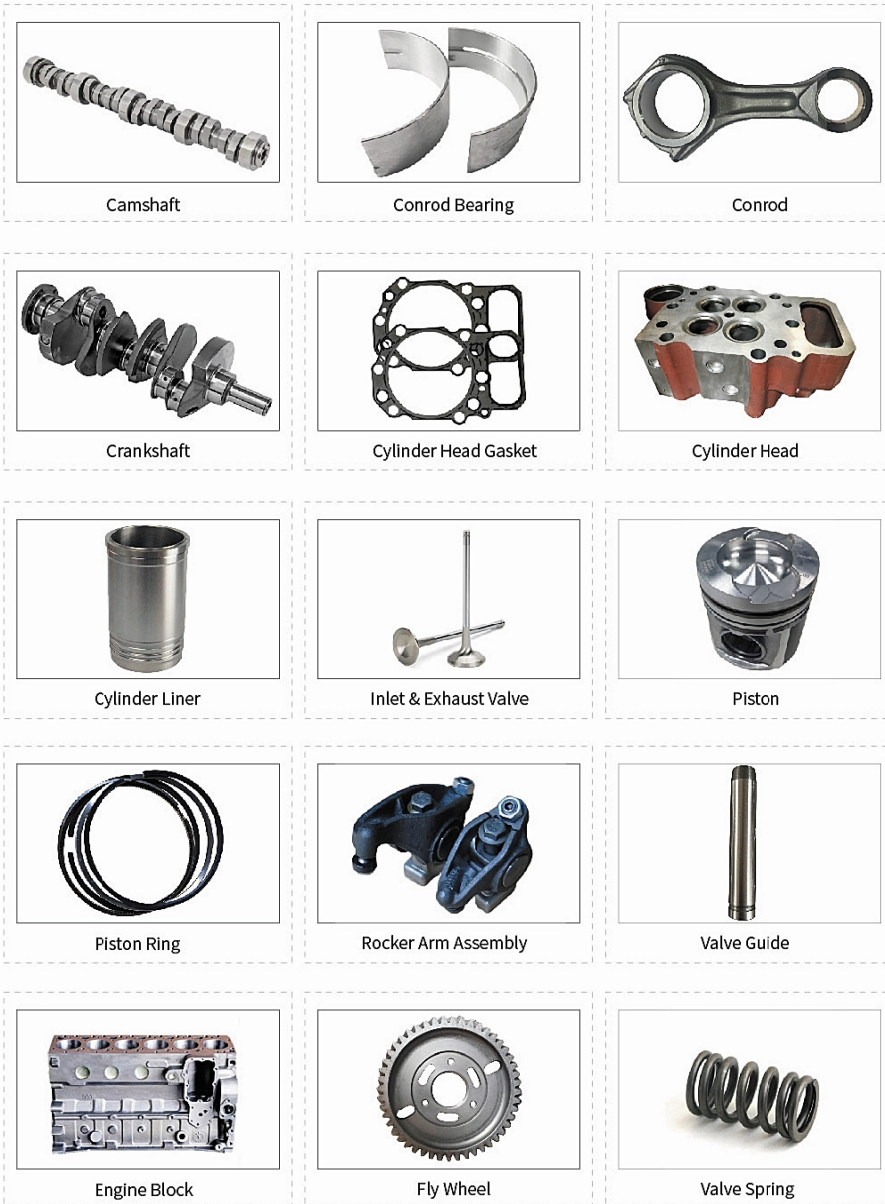

BC-245-M

BC-125-M

SMPS 1210

Engine Maintenance Parts

1. Air Filter

2. Fan Belt

Engine Maintenance Parts

3. Oil Filter

4. Fuel Filter

Engine Block Parts

Fuel System

1. Fuel Injector

2. Fuel Pump

3. Fuel Nozzle

4. Other Parts

ECU & Electric Parts